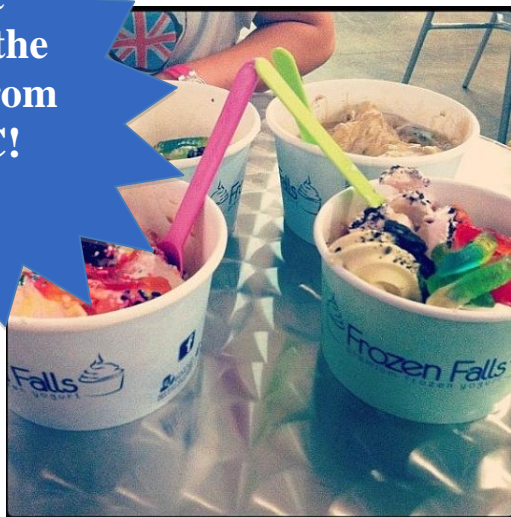

Right
Across the
Street from
RVCC!

We Make
Yogurt Pies
to Order!!

EVERYDAY IS NOW SOMERVILLE HIGH SCHOOL DAY!

Frozen Falls Premium Frozen Yogurt Shop has paired with the Somerville High School PTO! We will be donating 15% of SHS purchases to the PTO when they buy yogurt any day of the week and just mention "Somerville High School PTO at checkout!"